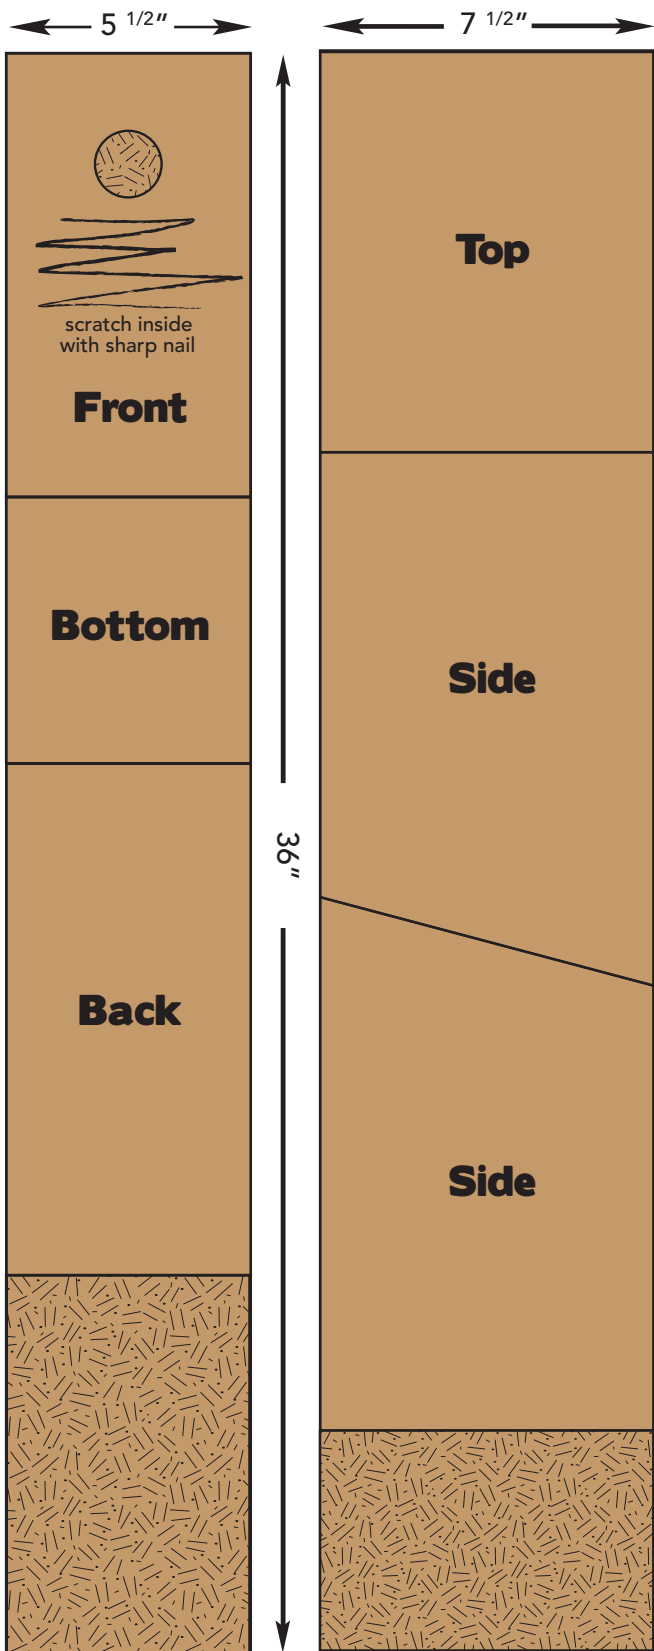

Birdhouse for Tree-Swallows

Materials List per Birdhouse:

- 1 - 1" x 6" x 3' pressure-treated board
- 1 - 1" x 8" x 3' pressure-treated board
- 13 - 1 3/4" Triple-coated deck screws