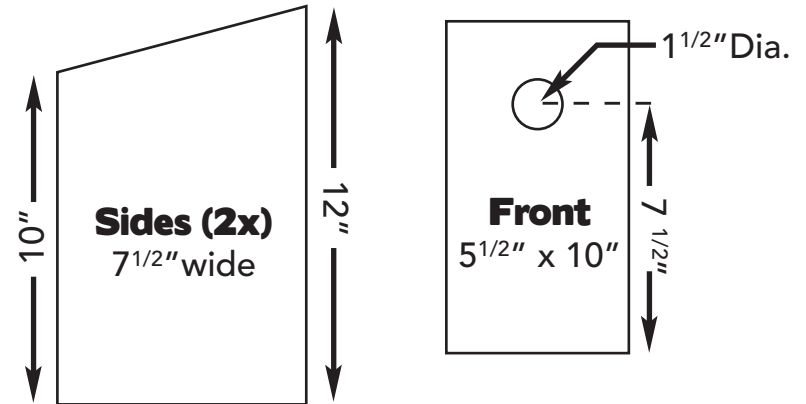

Birdhouse for Tree-Swallows

Materials List per Birdhouse:

- 1 - 1" x 6" x 3' pressure-treated board
- 1 - 1" x 8" x 3' pressure-treated board
- 13 - 1 3/4" Triple-coated deck screws