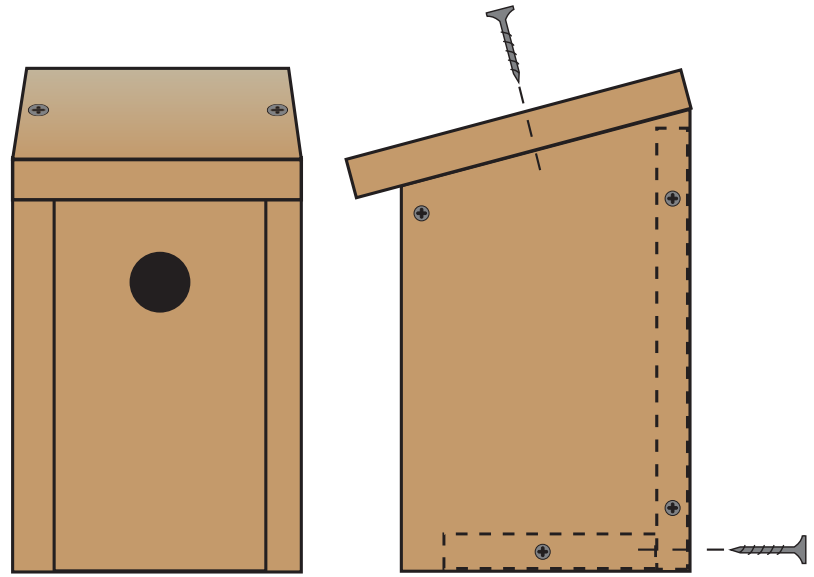

Birdhouse for Tree-Swallows

Materials List per Birdhouse:

- 1 - 1" x 6" x 3' pressure-treated board
- 1 - 1" x 8" x 3' pressure-treated board
- 13 - 1 3/4" Triple-coated deck screws